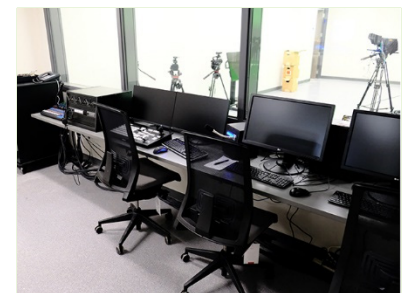

MAIZE CAREER ACADEMY BROADCAST STUDIO

The Maize Career Academy offers students advanced career curriculums, including audio visual communications, nursing, graphic design, aeronautical engineering, and culinary arts. The facility itself includes a broadcasting studio, which will develop and air content to the entire school district.

AVANT ACOUSTICS designed the professional-level, multi-camera production studio and control room to include a production video switcher/processor, production intercom and headsets, teleprompters, confidence monitors, interruptible foldback system, and green screen backdrop. Features include:

- Three HD studio cameras with integrated teleprompters
- Production switcher/processor supporting up to four simultaneous live video sources of various types and resolutions with on-board recording
- HD live streaming with simultaneous archiving
- Custom-fitted seamless cyclorama-style green screen

Project Location:

Maize, Kansas

Facilities:

Broadcast Studio & Control Room

Client:

Schaefer Johnson Cox Frey

Designer:

Robert G. Ledo