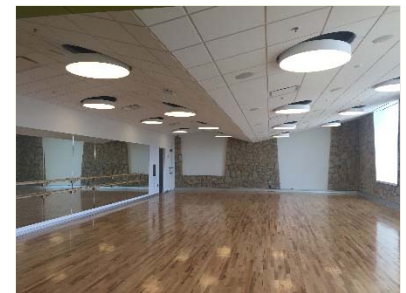

Project Highlights:

The black box theatre boasts a 360° rotating digital projection system and dynamic audio system, which can be adapted to any orientation of the theatre. The digital AV network and remote-controlled camera allow live video monitoring from backstage, as well as remote orchestra capabilities. The wireless user control interface has customized theatrical effects designed especially for the space.

In addition, AVANT designed a building-wide paging system and digital signage throughout the facility. AVANT designed unique AV systems for combinable event spaces, arts classrooms, and rehearsal studios, as well as hearing assistance systems and an audio system for the dance studio.