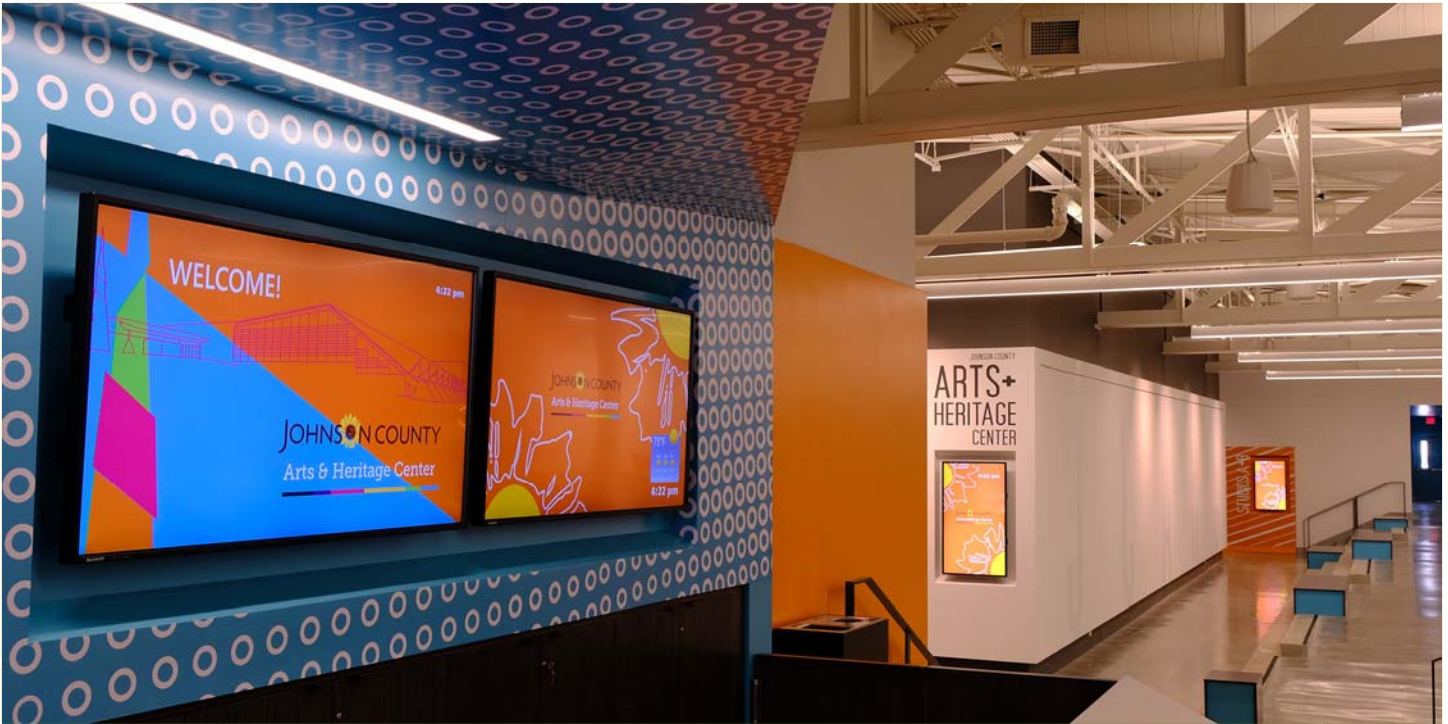

JOHNSON COUNTY ARTS & HERITAGE CENTER

SFS Architecture, AVANT ACOUSTICS, and other teammates took this long-vacated bowling alley and ice rink, and spun it into gold. The Johnson County Arts & Heritage Center is already a community cornerstone.

Project Highlights:

The black box theatre boasts a 360° rotating digital projection system and dynamic audio system, which can be adapted to any orientation of the theatre. The digital AV network and remote-controlled camera allow live video monitoring from backstage, as well as remote orchestra capabilities. The wireless user control interface has customized theatrical effects designed especially for the space.

In addition, AVANT designed a building-wide paging system and digital signage throughout the facility. AVANT designed unique AV systems for combinable event spaces, arts classrooms, and rehearsal studios, as well as hearing assistance systems and an audio system for the dance studio.